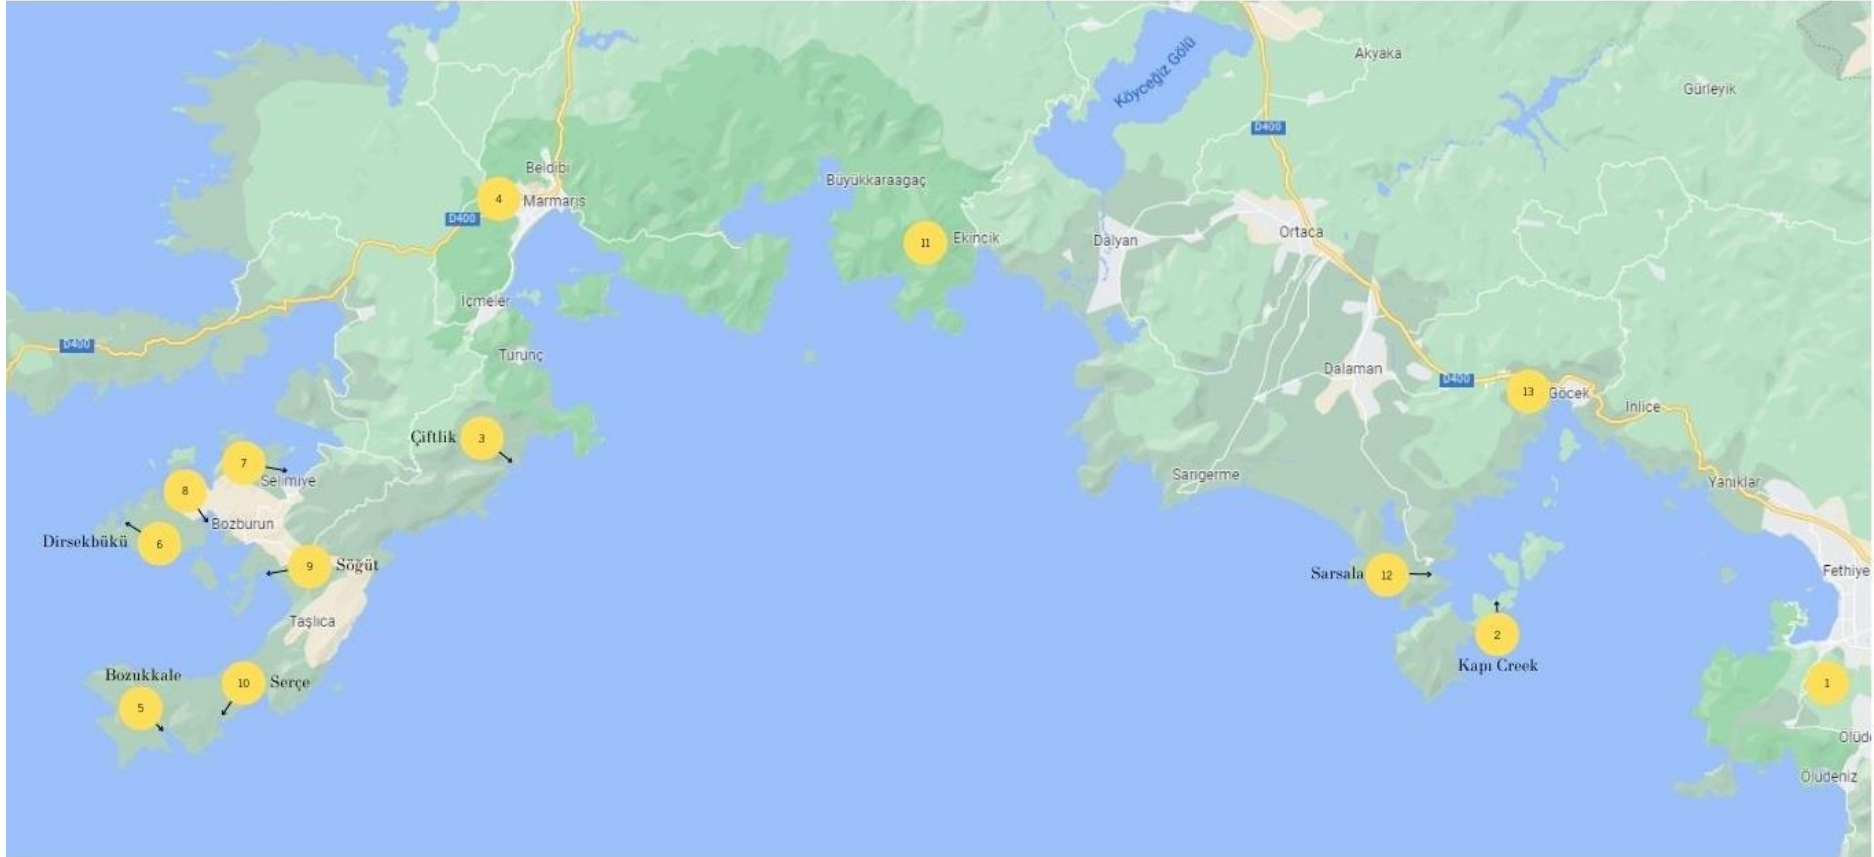

Fethiye – Marmaris – Bozburun (220 miles)

Routes	Distance	Coordinate	Facility
1-Fethiye (Arrival day)		36° 37.340' N - 29° 05.919' E	Electricity,Fresh water,Restaurant,Mooring
2-Kapı Creek	11,6 miles	36° 38.609' N - 28° 53.602' E	Electricity,Fresh water,Restaurant,Mooring
3-Çiftlik Koyu	36,4 miles	36° 42.983' N - 28° 14.424' E	Electricity,Fresh water,Restaurant,Mooring
4-Marmaris	11,2 miles	36° 51.055' N - 28° 16.609' E	Electricity,Fresh water,Restaurant,Mooring
5-Bozukkale	26,6 miles	36° 34.209' N - 28° 01.008' E	Fresh Water,Restaurant,Mooring
6-Dirsek Bükü	12,5 miles	36° 41.261' N - 27° 58.906' E	Fresh Water,Restaurant,Mooring
7-Selimiye	8,1 miles	36° 42.477' N - 28° 05.605' E	Electricity,Fresh water,Restaurant,Mooring
8-Bozburun	16,1 miles	36° 41.448' N - 28° 02.534' E	Electricity,Fresh water,Restaurant,Mooring
9-Söğüt	5,7 miles	36° 39.496' N - 28° 04.873' E	Electricity,Fresh water,Restaurant,Mooring
10-Serçe	15,5 miles	36° 34.739' N - 28° 02.871' E	Buoy,Restaurant
11-Ekincik	30,1 miles	36° 49.448' N - 28° 33.344' E	Electricity,Fresh water,Restaurant,Mooring
12-Sarsala	28,9 miles	36° 39.443' N - 28° 51.445' E	Electricity,Fresh water,Restaurant,Mooring
13-Göcek	7,2 miles	36° 45.153' N - 28° 56.398' E	Electricity,Fresh water,Restaurant,Mooring
14-Fethiye	11,8 miles	36° 37.340' N - 29° 05.919' E	Electricity,Fresh water,Restaurant,Mooring